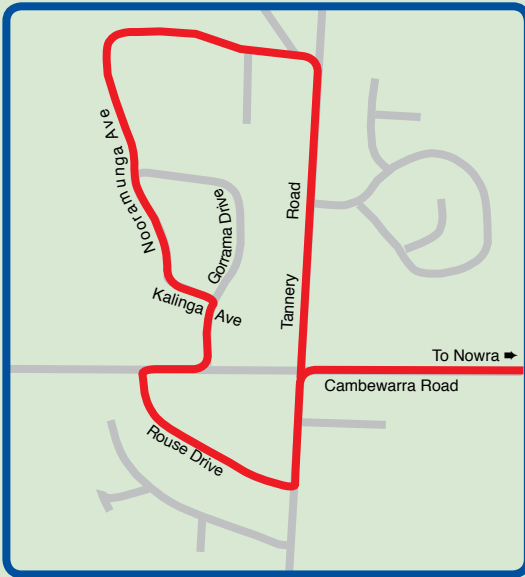

Barrengarry Mountain

Barrengarry Store

Kangaroo Valley

Cambewarra Mountain

Cambewarra
See Inset

Bomaderry

Nowra

Route 809/810
Nowra- Kangaroo Valley
Via Cambewarra

Kangaroo Valley to Nowra – Route 809/810

Via Cambewarra

	MONDAY TO FRIDAY								School Holiday Services					
	am	am	am	am	pm	pm	pm	pm	am	am	am	pm	pm	
Moss Vale bus stop (near clock) DEPARTS			Mon. Wed. only	Tues. Thur. Fri. only	Tues. Thur. Fri. only		Mon. Wed. only	3.50 <i>Service Operated by Berrima Buslines</i>			Mon. Wed. only	Tues. Thur. Fri. only	Tues. Thur. Fri. only	
Bunkers Hill Road	7.25													
Barrengarry Store	7.30			9.20	2.15							9.20	2.15	
Kangaroo Valley Post Office	7.40			9.25	2.20			4.40				9.25	2.20	
Cambewarra Mountain (top)	7.48			9.42	2.32			4.45				9.42	2.32	
Main Rd. & Bangalee Rd Cambewarra	7.50	8.20	9.50	9.50	◆			<i>Change to Kennedy's</i>			9.50	9.50	◆	
Cambewarra Village (Post Office)	7.55	8.30	9.52	9.52	◆	3.50	1.45		7.55	9.52	9.52	◆	3.35	
Tannery Road Bus Shelter	8.00	8.40	9.53	9.53	◆	3.55	1.48		8.00	9.53	9.53	◆	3.40	
Bomaderry Railway Station	◆	8.50	#	#	#	#	#		◆	#	#	#	#	#
Stockland Nowra	#	#	#	#	#	#	#		#	#	#	#	#	#
Stewart Place Nowra	8.40	9.00	10.10	10.10	2.50	4.05	2.00	5.10	8.15	10.10	10.10	2.50	3.50	

Demand Service Only (24hr Pre Booking) ◆ Bus does not stop at location

Nowra to Kangaroo Valley – Route 809/810

Via Cambewarra

	MONDAY TO FRIDAY								School Holiday Services					
	am	am	am	am	pm	pm	pm	pm	am	am	am	pm	pm	pm
Stockland Nowra on demand DEPARTS	◆	◆			1.15	1.15	◆		◆					◆
Nowra, Stewart Place	7.05	7.30	9.30	8.45	1.30	1.30	3.15		7.30	8.45	9.30	1.30	1.30	3.25
Bomaderry Railway Station	<i>Service Operated by Berrima Buslines</i>	7.35	#	#	#	#	#		7.35	#	#	#	#	#
Cambewarra Village (Post Office)	<i>Service Operated by Berrima Buslines</i>	7.55	9.52	#	1.45	1.45	3.40		7.55	#	9.52	1.45	1.45	3.35
Tannery Road Bus Shelter	<i>Service Operated by Berrima Buslines</i>	8.00	9.53	#	1.48	1.48	1.48		8.00	#	9.53	1.48	1.48	3.40
Cambewarra Mountain (top)				9.00	1.58		3.50		9.00		1.58			
Kangaroo Valley Post Office	7.30			9.15	2.10		4.10		9.15		2.10			
Barrengarry Store	7.35			9.20	2.15		4.15		9.20		2.15			
			Mon. Wed. only	Tues. Thur. Fri. only	Tues. Thur. Fri. only	Mon. Wed. only	4.20			Tues. Thur. Fri. only	Mon. Wed. only	Tues. Thur. Fri. only	Mon. Wed. only	
Moss Vale bus stop (near courthouse)	8.30													
	Connects to Berrima Buslines - Highlands Service and Rail													

Demand Service Only (24hr Pre Booking) ◆ Bus does not stop at location Connection to Berrima Buslines - all Highlands