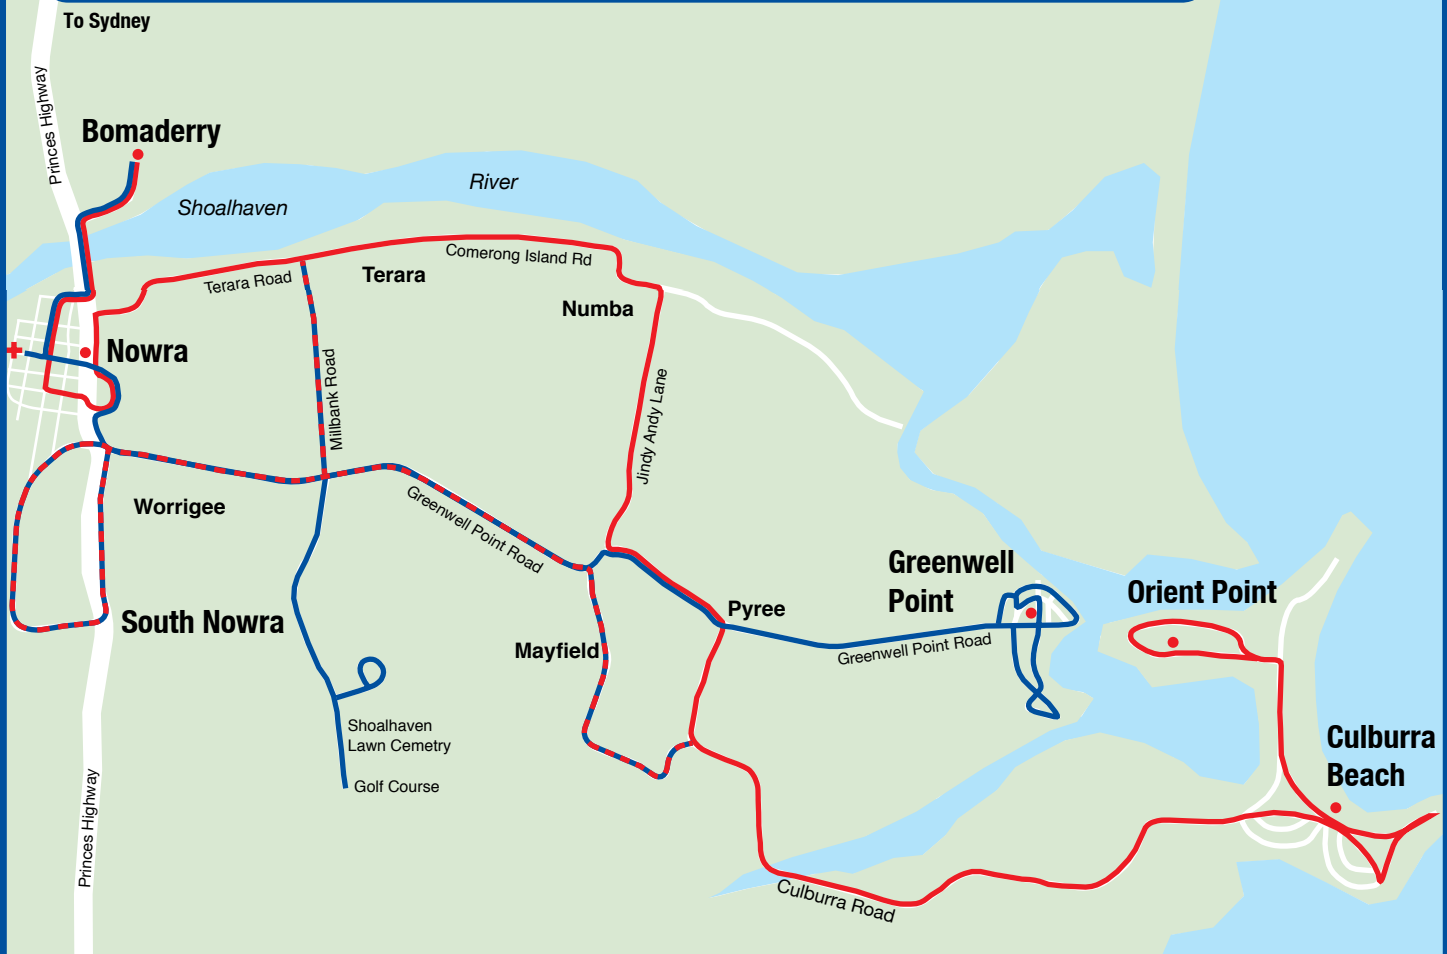

* Service continues to Culburra / Orient Point

Demand Service Only (24hr Pre Booking)

◆ Bus does not stop at location

Nowra to Greenwell Point – Route 728

	MONDAY TO FRIDAY				School Holiday Services		
		am	pm	pm	pm	am	pm
Bomaderry Railway Station DEPARTS	8.30	12.30	3.25	5.30		8.30	12.30
Nowra, Stewart Place	8.40	1.25	3.30	5.35		8.40	1.25
Stockland Nowra	#	1.30	3.22	#		#	1.30
East Nowra	8.45	◆	3.45	5.40		8.45	◆
Terara Village	◆	1.35	◆	◆		◆	1.35
Brundee	#	◆	3.55	#		#	◆
Pyree	#	1.40	4.00	#		#	1.40
Greenwell Point Road & West Street	#	On Req.	On Req.	◆		#	On Req.
Adelaide Street & West Street	#	↓	↓	◆		#	↓
Main Wharf (Pool)	#	↓	↓	#		#	↓
Hotel Bus Stop	#	1.46	↓	#		#	1.46
Lenore Ave & Haiser Rd	#	↓	↓	◆		#	↓
Coral Tree Lodge	#	1.50	↓	◆		#	1.50
Greens Rd & Greenwell Point Rd	#	1.55	↓	#		#	1.55
	*	*	↓			*	*

Demand Service Only (24hr Pre Booking)

◆ Bus does not stop at location

* Service continues to Greenwell Point

Nowra to Worrigeer Road – Route 728

		MONDAY TO FRIDAY			School Holiday Services		
		am	am	pm	am	am	pm
Bomaderry Railway Station	DEPARTS	8.30	10.50	◆	8.30	10.50	#
Nowra, Stewart Place		8.40	10.40	3.30	8.40	10.40	4.00
Stockland Nowra		#	#	3.22	#	#	#
East Nowra		#	10.58	#	8.45	10.58	4.05
Worrigeer Rd & Greenwell Point Rd		#	11.00	3.45	#	11.00	4.10
Worrigeer Rd & Isa Rd		#	11.01	3.50	#	11.01	4.11
Wyanga Cres		#	#	3.55	#	#	#
Lawn Cemetary		#	11.03	4.00	#	11.03	4.13

Demand Service Only (24hr Pre Booking)

◆ Bus does not stop at location

* Service continues to Greenwell Point

- **Route 728**
Greenwell Point – Nowra
Nowra – Greenwell Point
Via Worrigeer Road
- **Route 729**
Orient Point / Culburra – Nowra
Nowra – Culburra / Orient Point